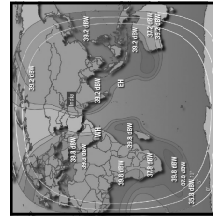

FREQ/POL	CHANNEL	SR	FEC	FREE / SCRAM	NOTES
4034 H	SUN 18: MTV India, Colors, Colors Rishtey Asia, Colors Cineplex, Nick Jr India, Colors Kannada Cinema, Colors Tamil HD, Colors Tamil, Colors HD, Colors Cineplex, Nickelodeon India	20500	2/3	Mpeg4, Irdeto 2	PAL
4034 V	Network 18: History TV 18, CNBC TV 18 Prime HD, History TV 18, News 18 Malayalam, Sonic Nickelodeon, News 18 Tamil, CNBC Bajaj, News 18 Assam & North-East, News 18 India, MTV HD+	21600	5/6	Mpeg4	C Beam
4054 V	Airang World	4400	3/4	FTA	C Beam
4059 V	CIS (South Korea)	3529	3/4	FTA	C Beam
4064 H	Aljazeera English, CNBC Asia-Pacific, CGTN, EWTN Africa - Asia, ABC Australia Asia, BBC World News South Asia, Radio Australia English for the Pacific, Radio Australia English for Asia, EWTN Radio	19850	7/8	Irdeto 2	C Beam
4064 V	Sanskrit TV, Satsang TV	4400	3/4	FTA	C Beam
4069 V	Hope Channel International	2500	2/3	FTA	C Beam
4076 V	TRT World HD	3906	5/6	FTA HD	C Beam
4083 V	China Radio International	3428	3/4	FTA	C Beam
4090 H	Travel XP HD(scr), Kashish News, Taaza TV, STV Haryana News, Travel XP Tamil (scr), Sangeet Marathi, VTV News, Travel XP HD (scr), Hi Dosti!, Bangla Talkies., Foodxp, Bhojपुरi Cinema	14368	3/4	MPEG4	C Beam
4092 V	YTN World	2963	3/4	FTA	C Beam
4103 H	CNN News 18, News 18, News 18 UK	5720	3/4	Conax, Irdeto 2	C Beam
4116 V	IndiaSign: PTC News, PTC Punjabi, PTC Chakde, PTC Punjabi Gold, Oscar Movies, Bhojपुरi, PTC Simran, PTC Music	8800	5/6	DVB_S2 Mpeg 4	C Beam
4124 H	NHK World Network: NHK World Japan, NHK World Premium, NHK World Japan Radio	22193	3/5	MPEG-4	C Beam
4130 V	Jaya TV HD, Jaya Plus, Jaya Max	12800	3/4	MPEG4	C Beam
4150 H	Urdu 1 ME (scr), Peace TV Urdu, Peace Tv English, Peace TV Bangla, Peace TV Chinese, Huda TV, I Plus TV	14400	3/4	FTA / Irdeto 2	C Beam
4155 V	Zee Cinema HD, Zee TV HD, Zee Anmol, & Pictures HD, Zee Marathi HD, Zee Telugu HD, Zee Kannada HD	22500	5/6	Mpeg 4	C Beam
4163 H	WION, EZ Mail, Zee Kalak, Zee Salaam, Zee UP / Uttarakhand	7500	5/6	Mpeg 4, Conax	C Beam
4182 H	Aaj Tak India Today, Good News Today, Aaj Tak International, India Today International, Aaj Tak UK, Aaj Tak	16296	3/4	Irdeto-2	C Beam
4184 V	Planetcast: Sahara News, News 1st (India), News India 24x7, Anjan TV, Food Food, 1 Yes News, Q Marathi, Janta TV, Swadesh News, India Ahead, Aadinath TV, Republic TV, Harvest TV Kerala, Jai Mahatashtra, Republic Bangla, 1st India, Bharat 24, Super TV (India)-OK India	21600	5/6	FTA Mpeg4	C Beam
4195 H	Sky News International	4000	1/2	PowerVu	C Beam
GSAT-18 at 74 Deg East Bom Az 173 El 73, Blr Az 191 El 74, Del Az 184 El 56, Chennai Az 202 El 73, Bhopal Az 186 El 62 Cal Az 212 El 59					
3777 H	DD Sports, DD Retro, DD Kisan	4000	3/4	Mpeg 4 BISS	India Beam
3782 H	DD National, DD News, DD Retro, DD Sports	2000	3/4	Mpeg 4 BISS	India Beam
11578 H	Utkarsh Channel 4, Utkarsh Channel 1, Utkarsh Channel 2, Utkarsh Channel 3	5000	3/4	Mpeg 2 FTA	India Beam
11667 V	KITE VICIERS: KITE VICIERS Plus, KITE VICIERS	2000	3/4	Mpeg2 FTA	India Beam
11681 V	VTU	2966	3/4	Mpeg 2 FTA	India Beam
11686 V	Lokshiksha Sanchar	2900	3/4	Mpeg 2 FTA	India Beam
ABS 2 at 75 deg E: Bom Az 173 El 73, Blr Az 191 El 74, Del Az 184 El 56, Chennai Az 202 El 73, Bhopal Az 186 El 62 Cal Az 212 El 59					
3606 V	AP1 TV	2707	5/6	DVB-S2	Global Beam
1P2524 H	Supreme Master TV, TBN Inspire International, SBN International, TBN Asia, Daystar TV, Hwazan Satellite TV	30000	1/2	FTA	India Beam
APSTAR 7 at 76.5 deg E: Bom Az 168 El 67, Blr Az 184 El 74, Del 181 El 56, Chennai Az 196 El 73, Bhopal Az 183 El 63 Cal Az 209 El 60					
3634 H	Kantipur Media Group: Kantipur TV, Kantipur Cineplex	6000	3/5	DVB-S2PSPK	Asia Beam
3642 H	Image Channel	3200	3/5	MPEG-4/SD	Asia Beam
3705 H	NTV Itahari	4166	3/5	MPEG-4/HD	Asia Beam
3710 H	NTV Kohalpur	4166	3/5	MPEG-4/HD	Asia Beam
3720 H	Nepal TV: NTV Plus, NTV News, NTV National	12500	3/5	MPEG-4/HD	Asia Beam
3745 V	TeleNest: Metro 1 News, VSH News, Special TV	5000	3/5	MPEG-4/HD	Asia Beam
3753 H	KidZone+ Pakistan, Pop Pakistan, Planet Fun, Insight TV	8330	3/5	Mpeg 4	Asia Beam
3780 V	AP11 Sports, Zorins TV, Raajje TV, Macau Lotus TV, Eurosport Asia, Eurosport Asia, FashionTV India	30000	3/4	Mpeg4	Asia Beam
3788 H	Teliefilm: CTRN (USA), The World Network, SBN International, The Overcomer	10700	1/2	MPEG-4/SD	Asia Beam
3844 V	Trinity Broadcasting, TBN Asia, TBN Inspire International, Telenovela Channel, 702 DZAS, The Edge Philippines	4000	3/4	DVB-S2QPSK	C Beam
3857 V	GMA Network: Pinoy TV Asia-Pacific, GMA Life TV, GMS Pinoy TV Middle East, GMA News TV, DZBB 594 Super Radyo, Barangay LS 97.1	5925	2/3	Mpeg4 PowerVu	Asia Beam
3873 V	Bol News HD, Bol Entertainment HD	8000	3/5	Mpeg 4 HD FTA	C Beam
3920 H	SPE Networks Asia: AXN Taiwan HD, Animax Asia HD, AXN East Asia HD, AXN Philippines, Gem TV, Animax Taiwan, Animax Philippines	28340	5/6	Mpeg 4	Asia Beam
3960 H	HBO: HBO Asia, Cinemax Asia, Cinemax Asia, Cinemax Asia, HBO Taiwan	30000	3/4	Mpeg 4	Asia Beam
4000 H	A1 Telekom Austria: Babyfirst TV, MyZen TV, Trace Sport Stars, Mezzo Live HD, Trace Urban Southeast Asia, Star Sports