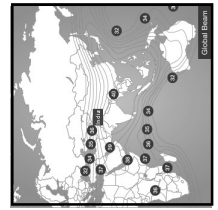

Subscribe to

www.scattmag.com