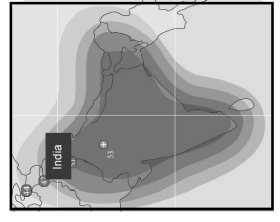

FREQ/POL	CHANNEL	SR	FEC	FREE / SCRAM	NOTES
4034 H	SUN 18: MTV India, Colors, Colors Rishtey Asia, Colors Cineplex, Nick Jr India, Colors Kannada Cinema, Colors Tamil HD, Colors Tamil, Colors HD, Colors Cineplex, Nickelodeon India	20500	2/3	Mpeg4, Irdeto 2	PAL
4034 V	Network 18: History TV 18, CNBC TV 18 Prime HD, History TV 18, News 18 Malayalam, Sonic Nickelodeon, News 18 Tamil, CNBC Bajaj, News 18 Assam & North-East, News 18 India, MTV HD+	21600	5/6	Mpeg4	C Beam
4054 V	Airang World	4400	3/4	FTA	C Beam
4059 V	CIS (South Korea)	3529	3/4	FTA	C Beam
4064 H	Aljazeera English, CNBC Asia-Pacific, CGTN, EWTN Africa - Asia, ABC Australia Asia, BBC World News South Asia, Radio Australia English for the Pacific, Radio Australia English for Asia, EWTN Radio	19850	7/8	Irdeto 2	C Beam
4064 V	Sanskrit TV, Satsang TV	4400	3/4	FTA	C Beam
4069 V	Hope Channel International	2500	2/3	FTA	C Beam
4076 V	TRT World HD	3906	5/6	FTA HD	C Beam
4083 V	China Radio International	3428	3/4	FTA	C Beam
4090 H	Travel XP HD(scr), Kashish News, Taaza TV, STV Haryana News, Travel XP Tamil (scr), Sangeet Marathi, VTV News, Travel XP HD (scr), Hi Dosti!, Bangla Talkies., Foodxp, Bhojपुरi Cinema	14368	3/4	MPEG4	C Beam
4092 V	YTN World	2963	3/4	FTA	C Beam
4103 H	CNN News 18, News 18, News 18 UK	5720	3/4	Conax, Irdeto 2	C Beam
4116 V	IndiaSign: PTC News, PTC Punjabi, PTC Chakde, PTC Punjabi Gold, Oscar Movies, Bhojपुरi, PTC Simran, PTC Music	8800	5/6	DVB_S2 Mpeg 4	C Beam
4124 H	NHK World Network: NHK World Japan, NHK World Premium, NHK World Japan Radio	22193	3/5	MPEG-4	C Beam
4130 V	Jaya TV HD, Jaya Plus, Jaya Max	12800	3/4	MPEG4	C Beam
4150 H	Urdu 1 ME (scr), Peace TV Urdu, Peace Tv English, Peace TV Bangla, Peace TV Chinese, Huda TV, I Plus TV	14400	3/4	FTA / Irdeto 2	C Beam
4155 V	Zee Cinema HD, Zee TV HD, Zee Anmol, & Pictures HD, Zee Marathi HD, Zee Telugu HD, Zee Kannada HD	22500	5/6	Mpeg 4	C Beam
4163 H	WION, EZ Mail, Zee Kalak, Zee Salaam, Zee UP / Uttarakhand	7500	5/6	Mpeg 4, Conax	C Beam
4182 H	Aaj Tak India Today, Good News Today, Aaj Tak International, India Today International, Aaj Tak UK, Aaj Tak	16296	3/4	Irdeto-2	C Beam
4184 V	Planetcast: Sahara News, News 1st (India), News India 24x7, Anjan TV, Food Food, 1 Yes News, Q Marathi, Janta TV, Swadesh News, India Ahead, Aadinath TV, Republic TV, Harvest TV Kerala, Jai Mahatashtra, Republic Bangla, 1st India, Bharat 24, Super TV (India)-OK India	21600	5/6	FTA Mpeg4	C Beam
4195 H	Sky News International	4000	1/2	PowerVu	C Beam
GSAT-18 at 74 Deg East Bom Az 173 El 73, Blr Az 191 El 74, Del Az 184 El 56, Chennai Az 202 El 73, Bhopal Az 186 El 62 Cal Az 212 El 59					
3777 H	DD Sports, DD Retro, DD Kisan	4000	3/4	Mpeg 4 BISS	India Beam
3782 H	DD National, DD News, DD Retro, DD Sports	2000	3/4	Mpeg 4 BISS	India Beam
11578 H	Utkarsh Channel 4, Utkarsh Channel 1, Utkarsh Channel 2, Utkarsh Channel 3	5000	3/4	Mpeg 2 FTA	India Beam
11667 V	KITE VICIERS: KITE VICIERS Plus, KITE VICIERS	2000	3/4	Mpeg2 FTA	India Beam
11681 V	VTU	2966	3/4	Mpeg 2 FTA	India Beam
11686 V	Lokshiksha Sanchar	2900	3/4	Mpeg 2 FTA	India Beam
ABS 2 at 75 deg E: Bom Az 173 El 73, Blr Az 191 El 74, Del Az 184 El 56, Chennai Az 202 El 73, Bhopal Az 186 El 62 Cal Az 212 El 59					
3606 V	AP1 TV	2707	5/6	DVB-S2	Global Beam
1P2524 H	Supreme Master TV, TBN Inspire International, SBN International, TBN Asia, Daystar TV, Hwazan Satellite TV	30000	1/2	FTA	India Beam
APSTAR 7 at 76.5 deg E: Bom Az 168 El 67, Blr Az 184 El 74, Del 181 El 56, Chennai Az 196 El 73, Bhopal Az 183 El 63 Cal Az 209 El 60					
3634 H	Kantipur Media Group: Kantipur TV, Kantipur Cineplex	6000	3/5	DVB-S2PSPK	Asia Beam
3642 H	Image Channel	3200	3/5	MPEG-4/SD	Asia Beam
3705 H	NTV Itahari	4166	3/5	MPEG-4/HD	Asia Beam
3710 H	NTV Kohalpur	4166	3/5	MPEG-4/HD	Asia Beam
3720 H	Nepal TV: NTV Plus, NTV News, NTV National	12500	3/5	MPEG-4/HD	Asia Beam
3745 V	TeleNest: Metro 1 News, VSH News, Special TV	5000	3/5	MPEG-4/HD	Asia Beam
3753 H	KidZone+ Pakistan, Pop Pakistan, Planet Fun, Insight TV	8330	3/5	Mpeg 4	Asia Beam
3780 V	AP11 Sports, Zorins TV, Raajje TV, Macau Lotus TV, Eurosport Asia, Eurosport Asia, FashionTV India	30000	3/4	Mpeg4	Asia Beam
3788 H	Teliefilm: CTRN (USA), The World Network, SBN International, The Overcomer	10700	1/2	MPEG-4/SD	Asia Beam
3844 V	Trinity Broadcasting, TBN Asia, TBN Inspire International, Telenovela Channel, 702 DZAS, The Edge Philippines	4000	3/4	DVB-S2QPSK	C Beam
3857 V	GMA Network: Pinoy TV Asia-Pacific, GMA Life TV, GMS Pinoy TV Middle East, GMA News TV, DZBB 594 Super Radyo, Barangay LS 97.1	5925	2/3	Mpeg4 PowerVu	Asia Beam
3873 V	Bol News HD, Bol Entertainment HD	8000	3/5	Mpeg 4 HD FTA	C Beam
3920 H	SPE Networks Asia: AXN Taiwan HD, Animax Asia HD, AXN East Asia HD, AXN Philippines, Gem TV, Animax Taiwan, Animax Philippines	28340	5/6	Mpeg 4	Asia Beam
3960 H	HBO: HBO Asia, Cinemax Asia, Cinemax Asia, Cinemax Asia, HBO Taiwan	30000	3/4	Mpeg 4	Asia Beam
4000 H	A1 Telekom Austria: Babyfirst TV, MyZen TV, Trace Sport Stars, Mezzo Live HD, Trace Urban Southeast Asia, Star Sports