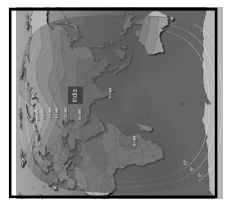

Subscribe to

www.scattmag.com