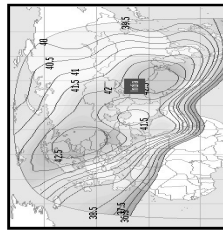

CHANNEL GUIDE

UPDATED AS OF 1ST NOVEMBER 2022 FTA = Free To Air • SCR = Scrambled • Radio Channels in Italics

FREQ/POL	CHANNEL	SR	FEC	FREE / SCRAM	NOTES
INTELSAT 17 AT 66 Deg E:					
3845 V	Tata: Kalaigarth TV, Kalaigarth Seethigal, Isai Aruvi, Sirippoli, Chithiram, Kalaigarth Muralu TV, Vendarth TV, News 7 Tamil, MK Tunes, MK Six, Sai TV, Hindu Dharmam, TV 5 Kannada, Malai Muralu TV, Malar TV, News J, Patrika Rajasthan, Sangamam TV, Sairam TV	28800	5/6	Mpeg 2 / Mpeg 4	Landmass beam
3876 H	Indiasign: CVR English, CVR OM Spiritual, Orange Bangla TV, Nireekshana TV, Pasand TV, DA News Plus, Hornbill TV, Madhimaam TV, NK TV 24x7	14300	3/4	Mpeg4 FTA	Landmass beam
3885 V	SUN NW: KTV, KTV, Sun News, Sun Music, Gemini TV, Gemini Movies, Gemini Comedy, Udaya TV, Udaya Movies, Surya TV, Surya TV HD, Chutti TV, Kochu TV, Gemini Music, Surya Movies, Gemini Music HD, Gemini Movie HD, Udaya HD, Sun Bangla, Sun Marathi	30000	3/4	Mpeg4 Irdeito 2	Landmass beam
3894 H	Indiasign: HMTV, Aradhana TV, T News, MBC TV, Calvary TV, Prarthana Bhawan TV, 7 S Music, ABN, V6 News, CVR News, Mercy TV (India), FM News, CVR Health, Inews, 10TV, 1 Sports	13840	5/6	DVB S2 Mpeg 4	Landmass beam
3914 H	New Delhi TV: NDTV 24x7, NDTV India, NDTV Profit, NDTV Prime, NDTV Good Times	11200	3/4	Mpeg4 Irdeito 2	Landmass beam
3925 V	Sun TV NW: Kushi TV, Udaya Music, Chintu TV, Adithya TV, Udaya Comedy, Surya Comedy Surya Music, Sun Life, Gemini Life, Sun TV HD, KTV HD, Sun Music HD, Gemini TV HD	30000	3/4	Mpeg 4	Landmass beam
3932 H	Indo Teleports: Peppers TV, Maha Punjabi, Total TV Harviana, Chardikla Time TV, Enterr10 Bangla, Enterr 10	18330	2/3	DVB S2	Landmass beam
3966 H	Thanthi TV, Janam TV, Jothi TV, Nambikkai TV, News Tamil 24x7	14400	2/3	MPEG-4/SD	Landmass beam
3984 H	VoA TV Global HD, VoA TV Indian Ocean HD, VoA TV China HD, VoA TV Africa HD, God TV Asia, Colors Mana HD (scr) Planetcast: Shalom TV India, Media One, Kaumudy TV, Powervision TV, Sathiyam TV, Dheeran TV, Harvest TV 24x7, Sarani, Aashirwad, Darshana TV Middle East, Dighvijay News 24x7, Tunes 6 Music, Veilcham TV, Studio One +, Samachar Plus 24x7, Reporter	14400	3/4	DVB-S2 Mpeg4	Landmass beam
4006 H	Tata: Angel TV India, Captain TV, Madha TV, Madha TV, Makkal TV, Kairali Channel, We Moon TV, Puthiya Thalaimurai, Sankara TV, Subhavaartha TV, Tamilan TV, Vasanth TV, Win TV, Polimer, Public TV, Captain News, TV5 News, Polimer News, MK TV, Public Music TV, Kairali Arabiya, Public Movies, Mathrubhumi News, Kappa TV	30000	3/4	Mpeg 4	Landmass beam
4024 H	PlanetCast: Vijay TV, Asianet News, Asianet ME, Suvarna News, Amrita TV, Goodness TV, Jahind TV, Jeevan TV, Manorama News Intl., 24 News, Flowers TV (scr), Sakhi TV	14400	2/3	Mpeg 4	Landmass beam
INTELSAT 20 / 36 at 68.50 deg E: Bom Az 193 El 67, Bir Az 215 El 71, Del 197 El 55, Chennai Az 222 El 69, Bhopal Az 202 El 61 Cal Az 223 El 55					
3715 V	KBS Korea	2800	2/3	Mpeg4	C Beam
3723 V	Indiasign: TV 9 Telugu, TV 9 Kannada, TV 9 Marathi, TV 9 Gujarati, TV 9 Bharatvarsh, Mahaa News Discovery Networks India: Discovery Channel India, D Tamil, Animal Planet India, Investigation Discovery India, Investigation Discovery India, Discovery Science India, Discovery Turbo India, TLC India, Discovery HD World India, Discovery Kids India, TLC HD India, Animal Planet HD World India	9600	3/4	Mpeg 4 DVB S2	C Beam
3739 H	Aastha TV, Arihant TV, Aastha Tamil, Aastha Telugu, Aastha Kannada	30000	3/4	Mpeg4 PowerVu	C Beam
3769 V	Aastha TV	7200	3/4	Mpeg 4	C Beam
3774 V	Aastha Bhajan, Vedic TV	2944	3/4	FTA	C Beam
3777 V	CGN TV	2940	3/4	FTA	C Beam
3782 V	J Movies	2965	3/4	FTA	C Beam
3788 V	J Movies	4400	2/3	Mpeg4 Irdeito2	C Beam
3795 H	Times Group: Times Now, Zoom, ET Now, Movies Now, Movies Now+ HD, Romedu Now, Mirror Now, Times Now World Hd, MNX HD, Movies Now HD, Romedu Now HD, MNX, ET Now Swadesh, Times Now Navbharat	30000	3/4	Mpeg4 Irdeito	C Beam
3795 V	Ariang World HD	5580	2/3	DVB S2 Mpeg 4	C Beam
3828 V	Indo Teleports: Jan TV, Khabar Fast, Pratinid Time, GS TV, Jan TV + (scr), Maha Movies, Fakt Marathi	7200	3/4	FTA Irdeito	C Beam
3850 V	Viacom 18: Colors Marathi HD, Colors Bangla HD, Colors Kannada HD, Colors Super HD, Comedy Central India, MTV Beats Sports Inspires Life: Sony Ten 1 to 4, Sony Marathi	14400	8/9	Mpeg4 Irdeito2	C Beam
3868 H	Vaa Movies, True Sports TV, Cinema TV, Naaptol Tamil, Naaptol Kannada, MTV Beats HD (scr), Colors Cineplex HD (scr) Davstar TV	14450	3/4	Mpeg 4	C Beam
3868 V	Sony Pictures Networks India: Sony SAB TV India, Sony Pix, Sony Aath, Sony Six, Sony Pal, Sony Max India, Sony Max 2, SET India	14400	2/3	Mpeg4 FTA	C Beam
3890 V	KBS World HD	1954	5/6	FTA	C Beam
3913 V	India TV, India TV	22222	5/6	Mpeg 4	C Beam
3922 V	Sports Inspires Life: Sony Six HD, Sony Ten 2 HD, Sony Ten 3 HD, Ten Cricket HD	6510	3/4	Mpeg 4/ Xcrypt	C Beam
3930 H	Zee Turner: Pogo, CNN Intl S, Asia, Cartoon Network Pakistan, Cartoon Network India	7000	5/6	Mpeg 4 Irdeito	C Beam
3974 H	Zee NW: Zee Talkies HD, Zee Bangla HD, Zee Tamil HD, Zee Kerala HD, Zee Cinemalu HD, Zee Chitramandir	25000	2/3	Mpeg 4	C Beam
3974 V	Viacom 18: MTV India, Colors Rishley Asia, Colors Asia Pacific	19500	3/4	PowerVu	C Beam
3993 H	Sun 18 Media Services: CNBC TV 18, CNBC Awaaz, News 18 Lokmat, CNBC Bajar, CNBC TV 18 Prime HD & TV Middle East, Zee Zest	22500	5/6	Mpeg 4 Conax	C Beam
3995 V	Lamhas: Shubh TV, Abzy Movies, Sandesh News, Shubh Cinema, Abzy Cool, Abzy Dhakad, InSync	4000	2/3	Mpeg4, Irdeito	C Beam
4000 H	Indiasign: News Time Bangla, Rupashi Bangla, Aakash Aath, Dhoom Music, R Plus, News1me Assam, Manoranjan Movies, R+ Gold	6666	3/4	Mpeg4, Conax	C Beam
4003 V		7500	3/4	Mpeg 4	C Beam
4013 H		7200	3/4	Mpeg4 DVB S2	C Beam
4013 H		7200	3/4	Mpeg 4 DVB S2	C Beam