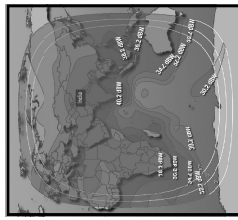

FREQ/POL	CHANNEL	SR	FEC	FREE / SCRAM	NOTES
4006 V	China, Star Sports 2 China	30000	3/4	MPEG-4	C Beam
4030 V	PSM: TV Maldives HD, PSM News, Mumnatu, YES TV HD	8800	3/5	MPEG-4/HD	C Beam
4080 H	Capital TV HD (Pakistan)	2400	3/5	FTA	Asia Beam
4087 V	STAR TV-Star Movies China, Star TV Channel International, Star Chinese Movies South East Asia, National Geographic Asia, National Geographic Wild Asia	30000	3/4	MPEG-4/HD	Asia Beam
	Zee Network, Zee Café HD, Zee Biskope 2	5600	5/6	Mpeg4 Conax	Asia Beam
GSAT 10/GSAT 30 at 83 deg E: Bom Az 151 El 64, Blr Az 157 El 73, Del Az 168 El 55, Chennai Az 168 El 74, Bhopal Az 166 El 62 Cal Az 194 El 63					
3725 H	ETV NW: News 18 Madhya Pradesh & Chhattisgarh, News 18 Rajasthan, News 18 Bihar & Jharkhand, News 18 Urdu, News 18 Gujarati, News 18 Odia, Colors Bangla, Colors Marathi, Colors Kannada, Colors Infinity, VH1 India, Colors Cineplex, Colors Infinity, Colors Gujarati Cinema, Colors Bangla Cinema, Nick HD+, MTV Beats, Colors Cineplex, VH1 India, Colors Odia, Colors Gujarati	30000	3/4	Mpeg 4 Irdeto	India C Beam
3750 V	DD Uttarakhnad	2900	3/4	FTA	India C Beam
3753 V	DD Chattisgarh	2900	3/4	FTA	India C Beam
3756 H	Indiasign:Manoranjan Prime, Sidharth TV, Sidharth Gold, Sidharth Bhakti, Jay Jagannath, A1 TV, 4TV News, News World, Tribe TV, Raitaar Media, Popular TV (India), Jia News, Shubhsandesh TV, Goodnews TV (India), Samachar Plus UK, Samachar Plus Rajasthan	15000	5/6	MPEG-4/SD	ECC
3757 V	DD Jharkhand	2900	3/4	fta	India C Beam
3768 H	SVBC, SVBC Telugu, SVBC 2 Tamil, SVBC 3 Kannada, SVBC 4 Hindi	3000	3/4	Mpeg 4	ECC
3769 V	DD Haryana	3000	3/4	FTA	India C Beam
3776 H	Ishwar Bhakti TV, Rongeen TV, Manoranjan Grand, Manoranjan TV, Nandighosha TV, News Daily 24, 6 TV Telugu, Popular TV, Sanskriti 24x7, Fateh TV, Channel Divya, Nepal 1, Enterr 10 Movies, Dangal TV, Khushboo TV Bangla, Kalinga TV Nation First, Hindi Khabar, Dillagi, Naaptol Telugu, Rose TV, Pitaara, Bharat Samachar, R9 TV, Sudarshan News, Khabrain Abhi Tak, INH 24x7, Prajaa TV Kannada, Saam TV, Channel 36 UP/UK, Music India, Sangeet Bangla, Sangeet Bhojपुरi, 9XM, 9X Jhakaas, Mastii, Naaptol, Naaptol Tamil, Naaptol Malayalam, Naaptol Kannada, Wow Cinema One, Cinema TV (India), News 11, Channel WIN, Jinvani Channel, Ind 24, Dhamaai, Maiboli, Dabangg, 9X Jalwa, BAU Kadak, Network 10, Sadhna Bhakti, Shemaroo TV, Puthuyugam TV, Argus News, Gujarat 1st, IBC Tamil TV	11250	5/6	FTA	ECC
3805 H	Gyandhar, Gyandharshan	28500	5/6	MPEG-4/SD	India C Beam
3831 V	Indiasign: AMV Network, Sambhav TV, TV 27 News, Pihaugaa TV	7200	3/4	FTA	India C Beam
3837 H	Pramaya News 7	3750	3/4	MPEG-4/SD	India C Beam
3852 H	Swadesh News, Bharat Today, News State BH & JH, News State MH & GA, News State Rajasthan	1500	3/4	MPEG-4/SD	India C Beam
3861 V	Kanak News, Manjari, Anadi TV	3600	5/6	MPEG-4/SD	India C Beam
3863 H	Kashuri TV, Kashuri News 24, Kashuri Gold	3874	3/5	FTA	India C Beam
3870 H	Mega TV Network: Mega TV (India), Mega 24, Mega Musiq	6920	3/4	FTA	India C Beam
3874 H	Prag News, Rengoni, News X World	5000	5/6	MPEG-4	India C Beam
3883 H	Sakshi TV	2400	3/4	FTA	India C Beam
3885 V	Doordarshan, DD National, DD News, DD Bharati, DD Kisan, DD Urdu, DD Sports, Rajya Sabha TV, DD National HD, DD News, DD India	4440	3/4	FTA	India C Beam
3887 H	CTVN AKD Plus, AKD Calcutta News, CN Rashtriya	30000	3/4	FTA	India C Beam
3892 H	Vanitha TV	3663	5/6	Mpeg 4 FTA	ECC
3898 H	Planetcast: NTV India, Bhakti TV	3300	3/4	FTA	India C Beam
3925 H	Planetcast: Kerala Vision, The Q India, Shemaroo Marathi Bana, Sarv Dharam Sangam, Prime News, MKN Marathi, B4U Bhojपुरi, K News India, Epic TV, Shree Navgrah Channel, Hope Channel India, Aaseevatham TV, SriKannada, Vaanavil TV, Dhinchakk 2, Republic Bharat, Non Stop Samachar India tests, LoveWorld India, Disha TV, ANB News, Dhinchakk, Theendral TV, Subharti TV, ShowBox, News 1 India, Filanchi, Ishara TV, Gubbare, Dum TV Kannada, Enterr 10 Rangleela Studio Yuva, TV 9 Bangla, TV 9 Tamil, IBC 24, 9X Tashtra, Azaad TV, News Nation, Janantra TV, News State MP & CHG, News State UP & UK	28500	5/6	FTA Mpeg4	India C Beam
3949 H	Brahmaputra Tele Productions, DY 365, Nagaland TV, Jonack	3673	3/4	MPEG4 FTA	India C Beam
3954 V	Subhavartha TV, Nambikkai TV, Shalini TV, Imayam TV, Ayush TV	11572	2/3	MPEG4 FTA	India C Beam
3958 H	Total TV Haryana, Lotus News, TV 100, India Voice, Studio One Plus, Care World TV, Sadhana Plus, 99 TV, Shekinah TV, Swatol Express SMBC, Jehovah TV, TV 100 National, Paras Gold, APN, Kaatyayani TV, Swatantra TV	9500	7/8	(MPEG 4) FTA	India C Beam
3976 H	Zee Punjabi, Zee Vajwa	3300	7/8	Mpeg 4 Conax	India C Beam
3981 H	Taaza TV, Bflix Movies, Hare Krishna TV, Studio N News	4216	5/6	Mpeg 4	India C Beam
4005 H	ETV Telugu, ETV Bal Bharat English, ETV Bal Bharat Hindi, ETV Bal Bharat Punjabi, ETV Bal Bharat Marathi, ETV Bal Bharat Gujarati, ETV Bal Bharat Telugu, ETV Andhra Pradesh, ETV Bala Bharat Malayalam, ETV Bal Bharat Kannada, ETV Bala Bharat Tamil, ETV Balya Bharat Bangla, ETV Telangana, ETV Plus, ETV Life, ETV Abhruchi, ETV Cinema, ETV Plus, ETV Bal Bharat, ETV Bal Bharat, ETV Balya Bharat Odia, ETV Balya Bharat Assamese	26666	3/4	(MPEG 4) Irdeto 2	India C Beam
4030 H	MH1 Prime, MH1 Music, Shraddha Mh One, Shradha Mh One, Mh 1 Dil Se	4440	3/4	MPEG 4 FTA	Wide Beam

Subscribe to

SATELLITE
& Cable TV

www.scatsmag.com