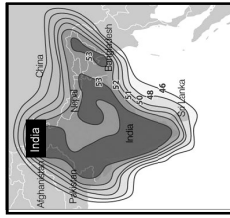

Subscribe to

SATELLITE
& Cable TV

www.scatsmag.com

CHANNEL GUIDE

UPDATED AS OF 1ST NOVEMBER 2022 FTA = Free To Air • SCR = Scrambled • Radio Channels in Italics

FREQ/POL	CHANNEL	SR	FEC	FREE / SCRAM	NOTES
4040H	Zee Network, Zee Picchar, Zee Thirai, Zee Sarthak	7500	3/4	MPEG 4 FTA	Wide Beam
4054 H	LAMHAS-Bansal News, Naxatra News, Mantavya 24x7 News, MoviePlus, Munsif TV, Baile Baile, Shamam TV, News Barman 24x7, Peace of Mind TV, Gangaur TV, GS TV (India), M Tunes +, iLove, Atrangli, Tehzeeb TV, Santvani Channel	13230	3/4	FTA	India C Beam
4071 H	Sun 18 Media Services: News 18 UP & Uttarakhnad, TopperTV(SCR), News18 Gujrati, News18 Bengali, News18 Kannada, News18 Punjabi Haryana & HP	7200	3/4	FTA / Irdeito	India C Beam
4073 V	Tarang TV, Tarang Music, Odisha TV, Prarthana TV, Alankar TV	9600	3/4	MPEG-4/SD	India C Beam
4077 H	Surya Samachar	4800	3/4	Mpeg 4 FTA	ECC
4090 H	Zee Hindustan, Zee 24 Ghanta, Zee 24 Taas, Zee Delhi NCR Haryana, Zee Bihar Jharkhand	7500	7/8	FTA / Conax	India C Beam
4100 H	BBS TV, BBS Channel 2: BBS Radio T, Kurzo FM 105	4750	3/4	MPEG 4 / FTA	India C Beam
4114 H	Manorama News: Manorama News Central, Manorama News North, Mazhavil Manorama HD, Mazhavil Manorama	8000	3/4	MPEG 4 / FTA	India C Beam
4133 H	BAG Network 24: News 24, E24, Pratham Khabar 24x7, JK 24x7 News, Darshan 24, News 24 MP & Chhattisgarh, Assam Talks, Aryan TV National	11888	3/4	FTA / Irdeito 2	India C Beam
4156 H	Zee Network: &Flix HD (scr), Zee Kannada (scr), Zee Talkies (scr)	15000	7/8	Mpeg4	India C Beam
4170 H	Sansad TV	4650	3/4	FTA	India C Beam
4181 H	Kolkata TV	3232	3/4	FTA	India C Beam
10970 H	TataSky: Zee Zest, Star Bharat India, Kairali News, Star Movies Select, Star Suvarna, Zee Kannada, Cartoon Network India, Gemini Movies, KTV, Colors Marathi, UTV HD, Jaya TV, Raj News Kannada, Kairali TV, News 18 Malayalam, Ayush TV, Prarthana Bhawan TV, Colors Kannada Cinema	32720	3/4	VideoGuard Mpeg4/HD	India Ku Beam
10970 V	TataSky: DD News, Subhavartha TV, Gvandarshan, DD Arun Prabha, Mirror Now, News State UP & UK, Star Bharat India, India Ahead, Network 10, Makkal TV, News 24 MP & Chhattisgarh, Raj Musix Tamil, DD Rajasthan, Eurosport India, RT News, Jeevan TV, Raj Musix Malayalam, Nambikkal TV, Hindi Khabar, CNA, Vedic, News 18 Jammi, DW English, DD Meghalaya, Shraddha Mh One, DD Girnar, Patrika Rajasthan, DD Andaman and Nicobar, 1st India Rajasthan, @ Tata Sky Smart Games	32720	3/4	Mpeg 4 VideoGuard	India Ku Beam
11010 H	TataSky: Zee 24 Kalak, Animal Planet India, Argus News, Khushboo TV Bangla, Vendhar TV, B4U Bhojpuri, Sandesh News, Zee Rajasthan, Tata Play Astro Duniya, News 18 Bihar & Jharkhand, Rengoni, Zee 24 Ghanta, News 18 Gujarati, Zee TV, India +1, Sony Ten 1, Colors Gujrati, We, Sakshi TV, Udaya TV, Tata Play Theatre, Sun Music, Colors Tamil, Good News Today, T News, Chintu TV, Sripooli, Jothi TV, Hindu Dharmam, Tata Play JEE Prep, Zee Bihar Jharkhand, Prag News, Jaya Max, Star Movies India	32720	3/4	Mpeg 4 VideoGuard	India Ku Beam
11010 V	TataSky: Tata Play Comedy, Saam TV, Sony Ten 4, History TV 18, Star Sports Select HD1, Showcase HD 1, Maha Movie, Sony BBC Earth, Star Gold Select, ETV Abhruchi, Colors Bangla Cinema, Dargal 2, & pictures, & TV, Times Now World, Star Utsav Movies, Zee Anmol Cinema, B4U Movies India, Colors Cineplex, Sony Wah, Star Gold Select, Samay UP/UK	32720	2/3	Mpeg 4 VideoGuard	India Ku Beam
11050 H	TataSky: B4U Kadak VTV News, News 18 Tamil, Alankar TV VH1 India, Tarang TV, Thanthi TV, Jalsha Movies, Zee Telugu, Aastha Bhajan India, Zee Cinema Asia, Zee Cinema Asia +1, Isar Aarvi, Zee Tamil, MTV India, Punjabi Hits, Vijay TV, Tata Play Hits, Sun Life, Tata Play Classroom	32720	3/4	Mpeg4 HD VideoGuard	India Ku Beam
11050 V	TataSky: News 18 Kannada, SVBC Telugu, News X, God TV Asia, SVBC Telugu, SVBC Telugu, ABC Australia India, National Geographic India, Star Sports 2, Bharat 24, EZMail, News Hour, DD Manipur, Eurosport India, Har Khabar, Star Kiran, Investigation Discovery India, Discovery Channel India, Zee Ganga, Star World India, Romye Now, 1 Sports, & privé HD, Discovery HD World India, DD Bihar, Tata Play English, Today's Special, Tata Play English	32720	2/3	Mpeg 4 VideoGuard	India Ku Beam
11090 H	TataSky: Janam TV, Curiosity Channel, B4U Music India, Astanet News, Colors Odia, Dighvijay News 24x7, Paras Gold, Colors Bangla, Movies Now, DY 365, J Movie, Raj News Telugu, CBeebies Asia, Cinema TV, Sun Bangla, Tata Play Videshi Kahanayan, Udaya Comedy, Zee Sarthak Nandighosha TV, Siri Kannada, MTV India, Zee Punjabi, E 24, Safari, IBC 24, Zee Zest, ETV Telangana, Tarang Music, Peace of Mind TV, Tata Play Punjab De Rang, D Tamil, Jivanti Channel, 10 TV, ABN, CNBC TV 18, Tata Play Malayalam Cinema, Tata Play Smart Manager, Comedy Central India, Sadhna TV, Sports 18.1, Tata Play Vedic Maths	32720	3/4	Mpeg 4 VideoGuard	India Ku Beam
11090 V	TataSky: Sony Ten 1 HD, Colors Kannada, Star World HD India, Sony Max India, Sony Ten 2, Sony Ten 3, Sony Pix, Sony Six, Star Movies HD India, Astanet HD, MTV Beats	32720	2/3	Mpeg 4 VideoGuard	India Ku Beam
11130 H	TataSky: DD News, TataSky Cooking, NDTV India, Prag News, Discovery India, Sony Ten 2, Movies Now, 9xm, Zee Salaam, News 18, News Live, DY 365, Sony Ten 1, CNBC Awaaz, Disha TV, 9X Tashan, Star Suvarna Plus, Disney Junior, India News Haryana, Gemini Life, Sun Life, B4U Music, Dargal TV, Ramdhenu, Shop CJ, Zee Talkies, Gemini Comedy, NTV, India News AXN India, Sony ESPN, Public TV, Colors Infinity, Channel NewsAsia, Zing Asia, News18 Lokmat	32720	3/4	Mpeg 4 VideoGuard	India Ku Beam
11130 V	Zee MP & CHG, DD Assam, Zee UP/UK, Discovery Turbo India, Bansal News, News India 24x7, Ruposhi Bangla, Janta TV, Kaumudy TV, Khabrain Abhi Tak, Animal Planet India, Vissa, T-Sat Nipuna, Gulistan News, Movies Now, Colors Cineplex Bollywood, NDTV Profit, NDTV Prime, Disney Channel India, Northeast Live, Tata Play Bollywood Premiere, Rang, Fashion TV India, India Voice, INH 24x7, Raj Musix Kannada, CNBC Bajar, Sangeet Marathi, Sudarshan News, Tata Play South Talks, NewsTime Bangla, News State MP & CHG, CTVN AKD Plus, TLC HD India, National Geographic Wild Asia	32720	2/3	Mpeg 4 VideoGuard	India Ku Beam
11170 H	TataSky: Zee News, Zee Business, Hungama TV, Disney India, Star Sports 1 Hindi, PTC Punjabi, Star Sports 1 Tamil, Star Sports 1, PTV Punjabi, Khushi TV, Sony Ten3, Colors Bangla, Colors Kannada, ABP Majha, AajTak, VH1 HD, E24, Nickelodeon India, Epic HD, Star Sports Select HD2, Dance Studio, Colors Marathi, Jalsha Movies, Star Pravah	32720	2/3	Mpeg 4 VideoGuard	India Ku Beam